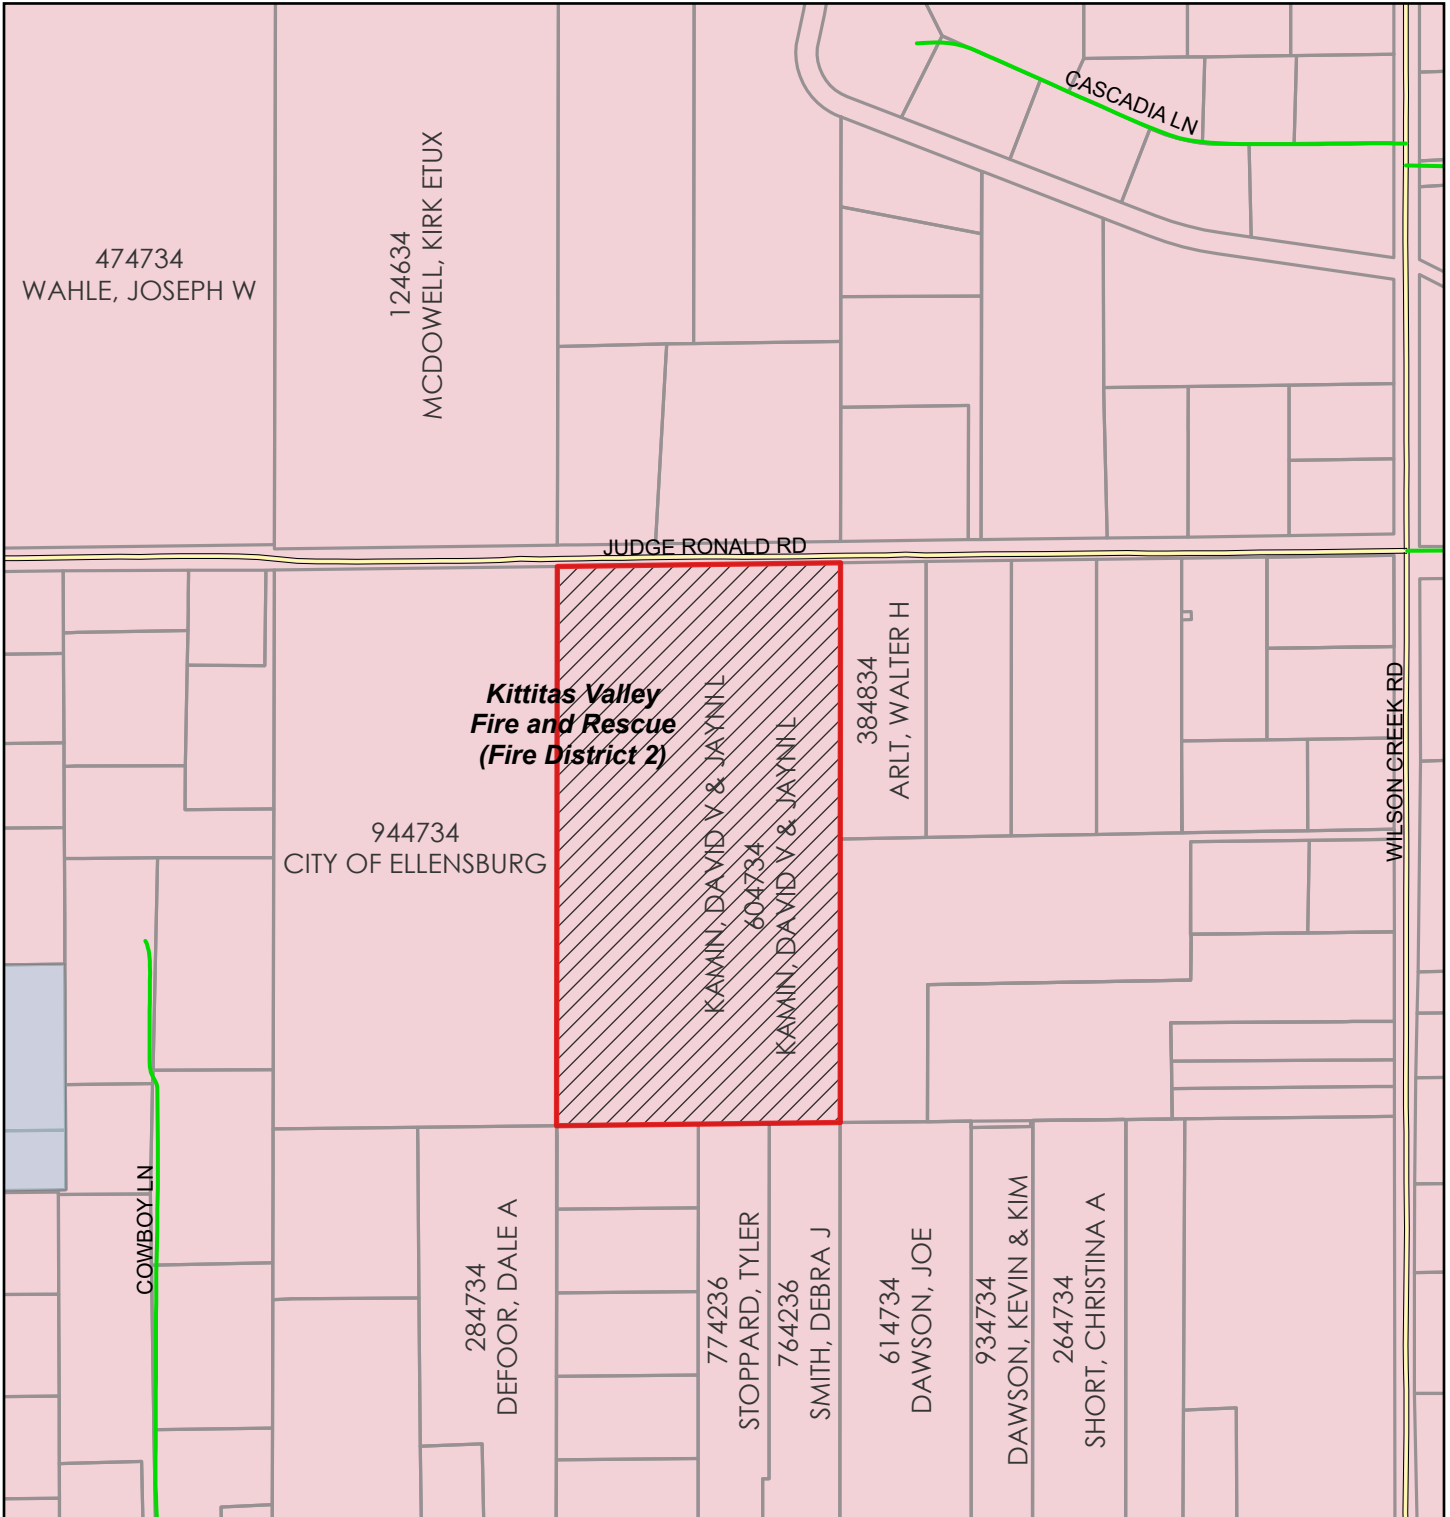

AU-26-00005 Kamin

Fire District

Kittitas County GIS

2026

Coordinate System: NAD 1983 StatePlane Washington South FIPS 4602 Feet